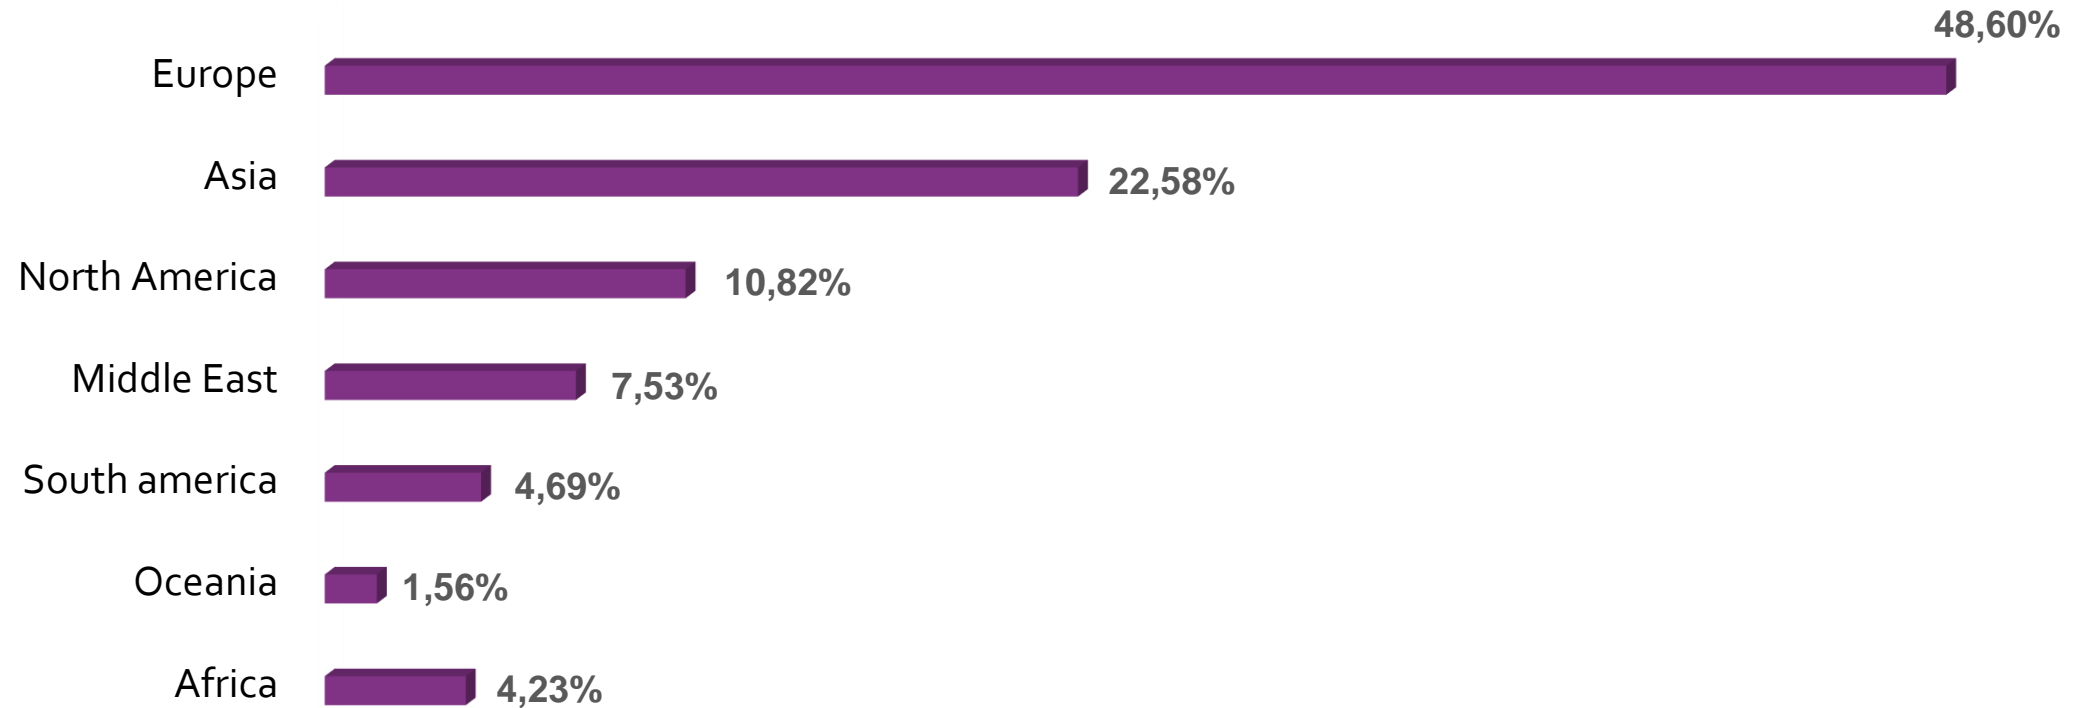

PCR full database email campaign: 66,303 Contacts

GEOGRAPHICAL